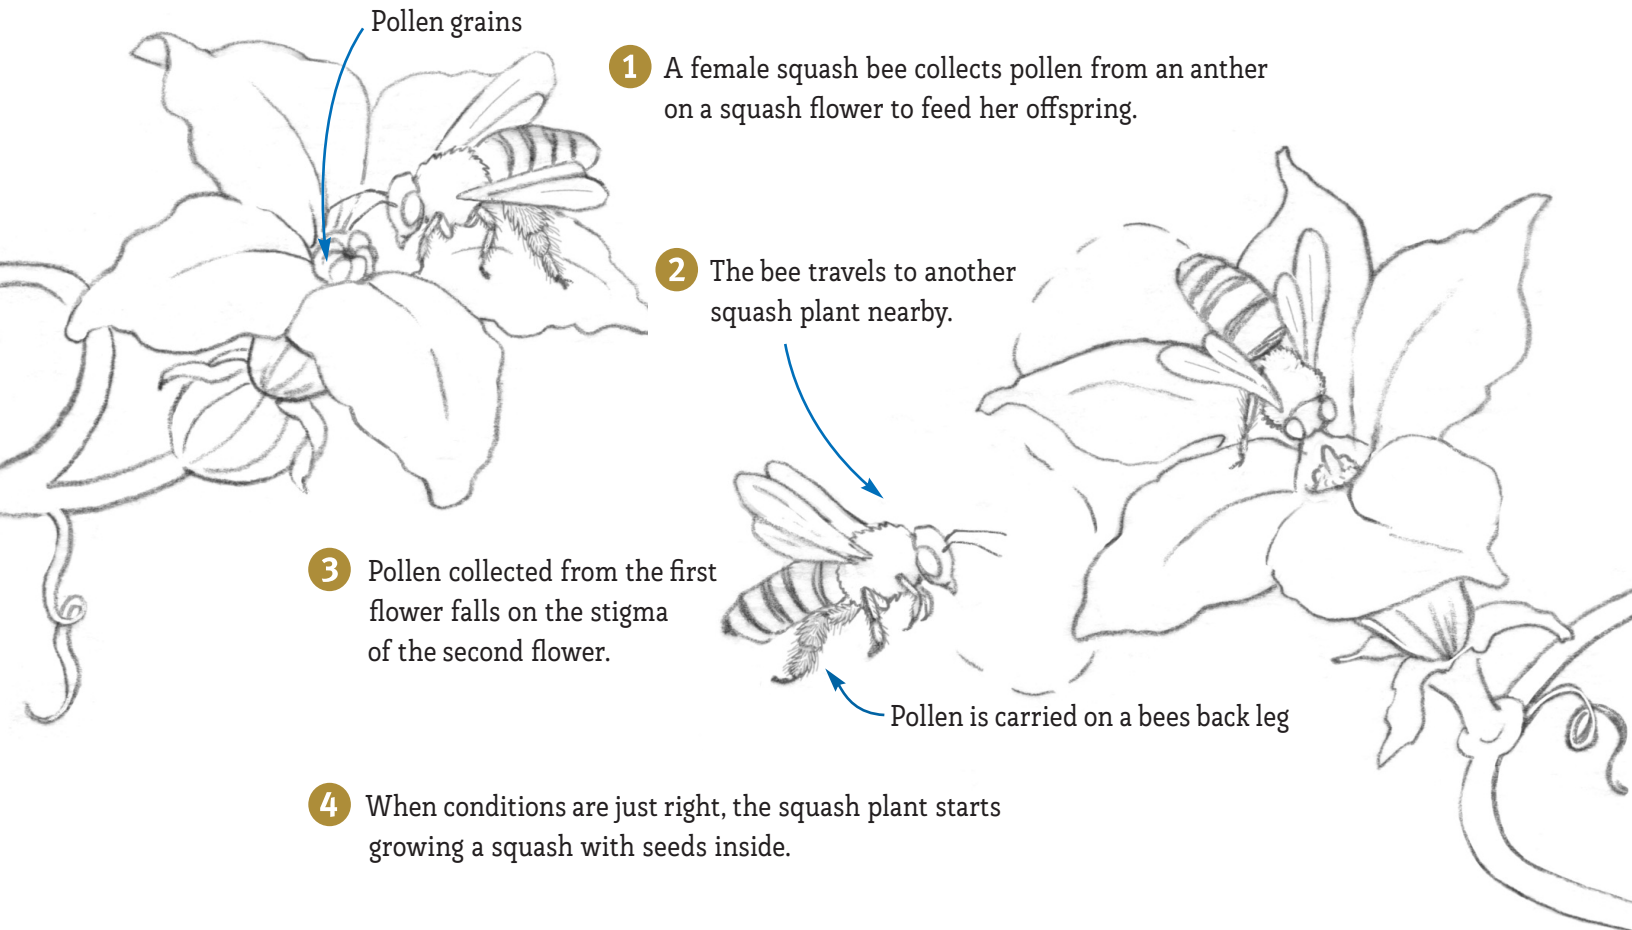

Pollination in Action

The Pollination of a Squash Plant

Follow this species of squash bee, *Peponapis pruinosa*, as it pollinates a squash flower.

The Story of Squash and Squash Bees in Oregon

Squash bees are medium-sized, fuzzy bees that feed only on the nectar and pollen of squash plants. Squash bees have a close link to Indigenous Peoples, who brought squash-growing to what is now North America from what is now Central and South America around 5,000 years ago. The bees followed Indigenous Peoples as they traveled north, planting squash as they moved. Indigenous Peoples and European colonizers for many years never grew enough squash in the Pacific Northwest (Idaho, Oregon and Washington) to attract the bee, so the squash bee had never been spotted in Oregon. In 2017, kids at a summer camp in Ashland spotted the squash bee in a garden for the first time. See if you can find this bee in your community!