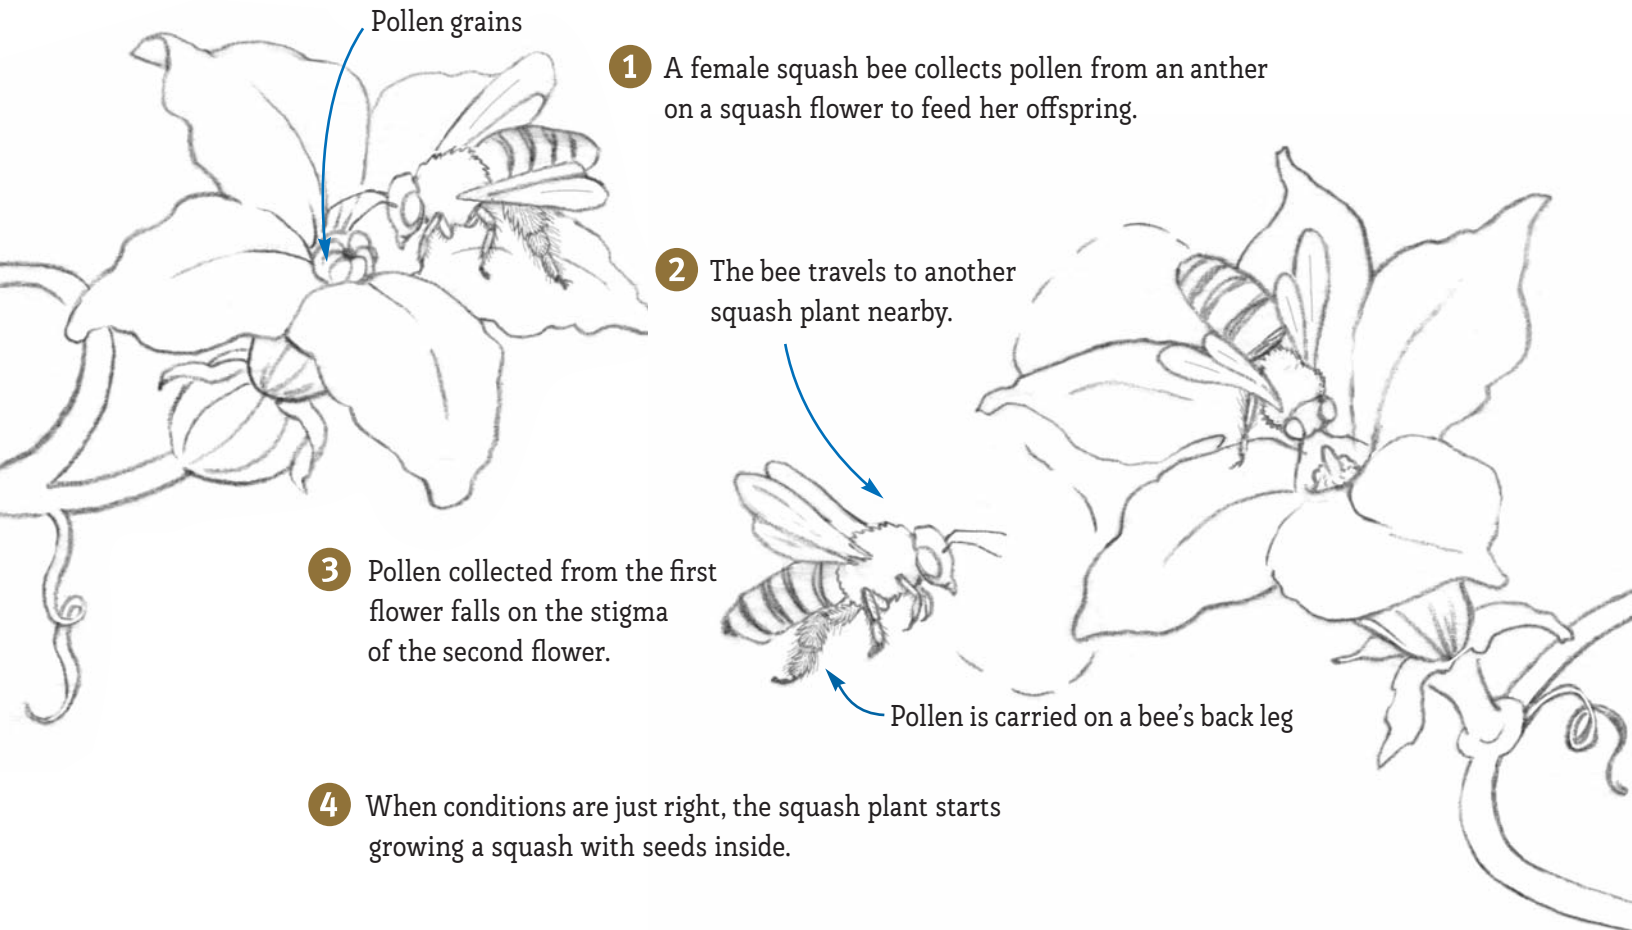

# Pollination in Action

## The Pollination of a Squash Plant

Follow this species of squash bee, *Peponapis pruinosa*, as it pollinates a squash flower.

## The Story of Squash and Squash Bees in Oregon

Squash bees are medium-sized, fuzzy bees that feed only on the nectar and pollen of squash plants. Squash bees have a close link to Indigenous Peoples, who brought squash-growing to what is now North America from what is now Central and South America around 5,000 years ago. The bees followed Indigenous Peoples as they traveled north, planting squash as they moved. Indigenous Peoples and European colonizers for many years never grew enough squash in the Pacific Northwest (Idaho, Oregon and Washington) to attract the bee, so the squash bee had never been spotted in Oregon. In 2017, kids at a summer camp in Ashland spotted the squash bee in a garden for the first time. See if you can find this bee in your community!